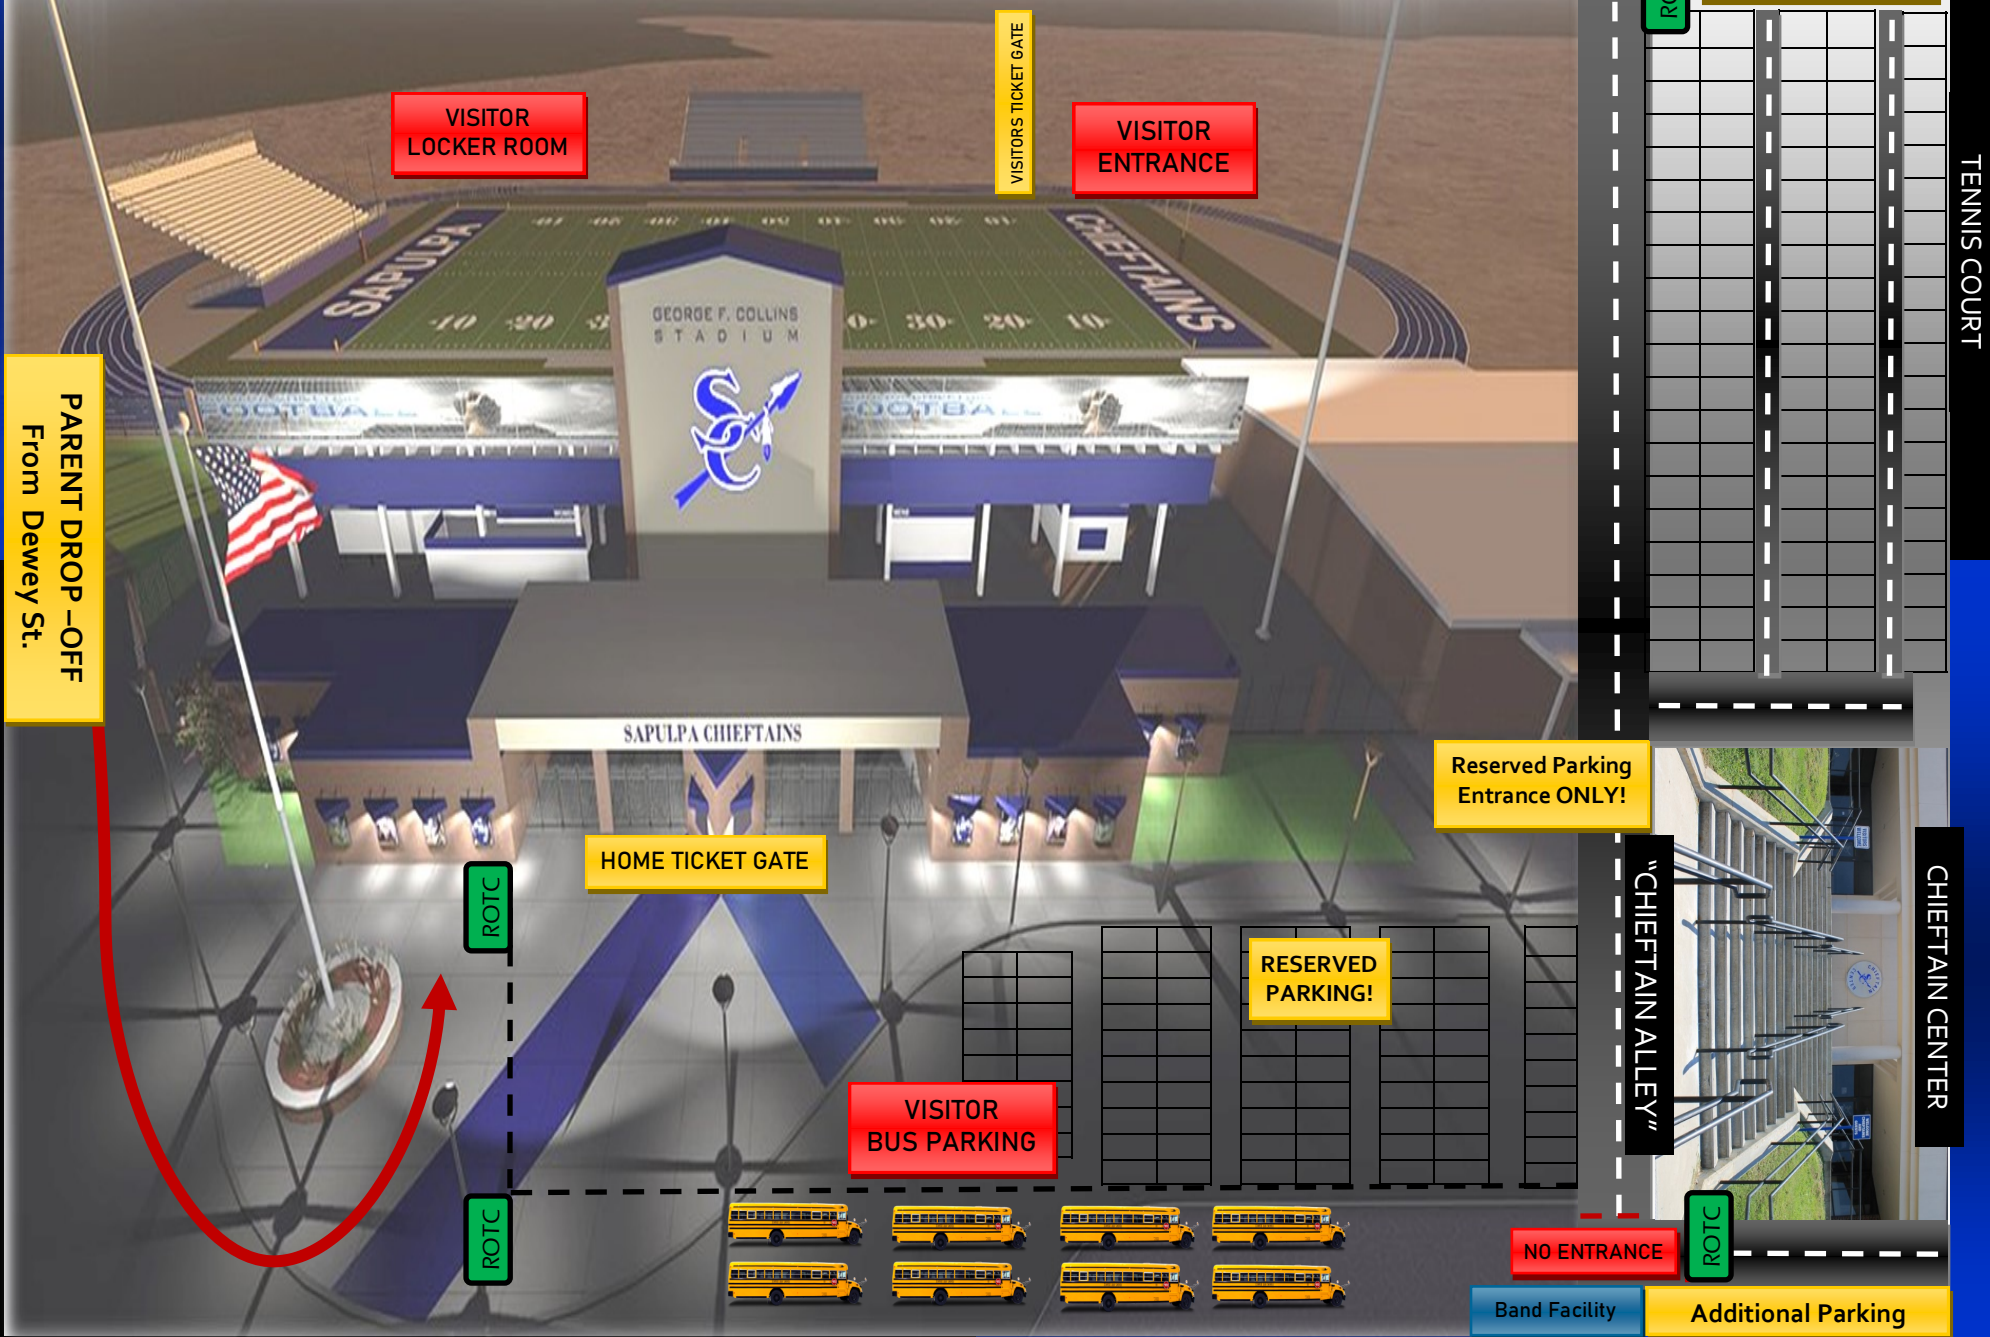

# GEORGE F. COLLINS STADIUM

## GAMEDAY COMMUNICATION

TENNIS COURT

CHIEFTAIN CENTER

"CHIEFTAIN ALLEY"

Additional Parking

Band Facility

VISITOR BUS PARKING

RESERVED PARKING!

Reserved Parking Entrance ONLY!

HOME TICKET GATE

VISITOR ENTRANCE

VISITOR LOCKER ROOM

VISITORS TICKET GATE

Entrance from Watchorn

Additional Parking

PARENT DROP-OFF From Dewey St.

ROTIC

ROTIC

ROTIC

ROTIC

NO ENTRANCE